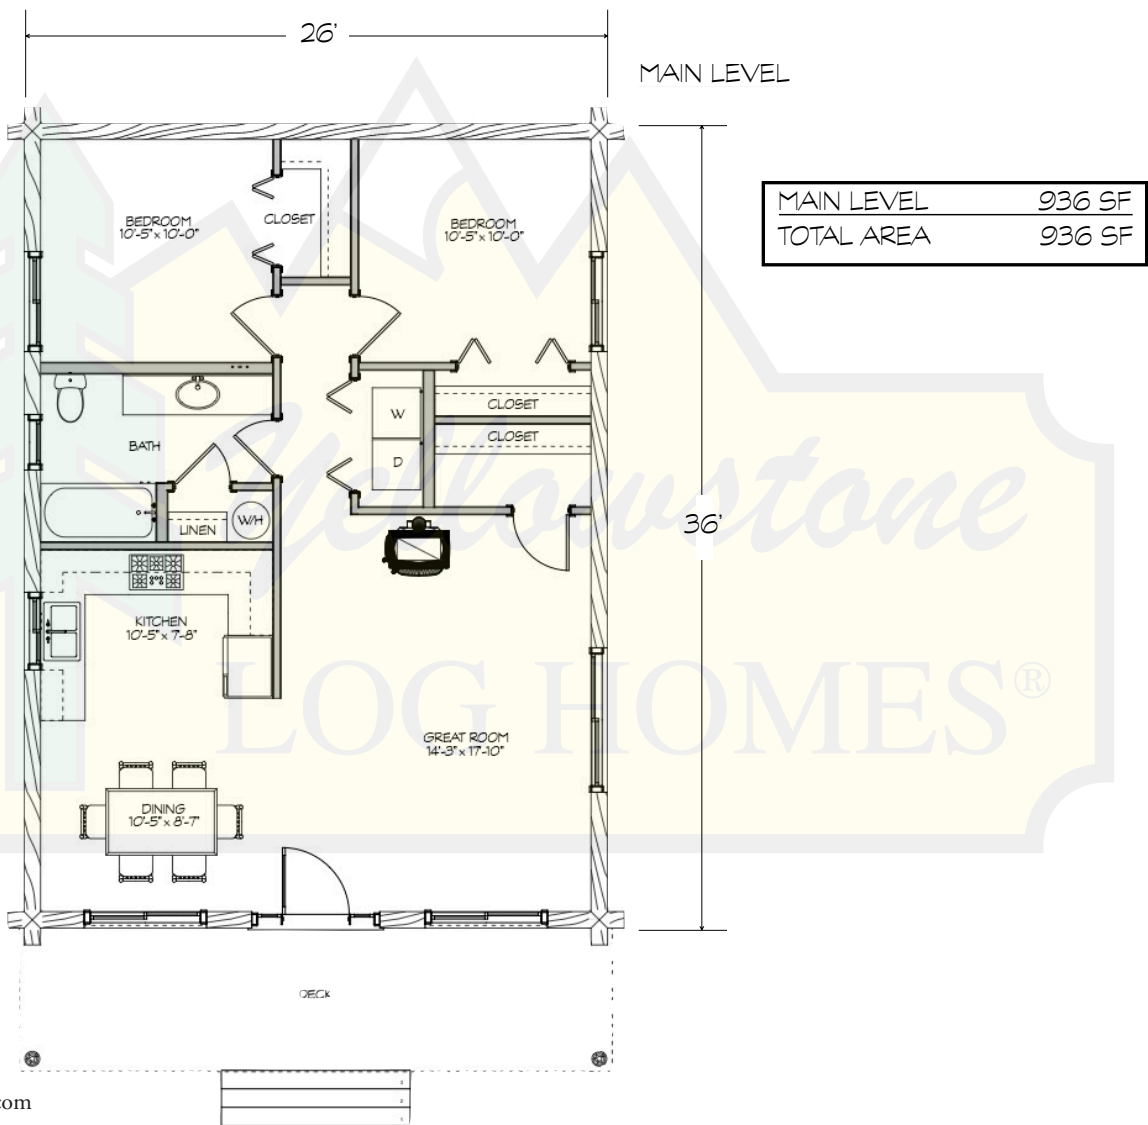

PINEDALE

280 N Yellowstone Hwy
Rigby, ID 83442

phone: (208) 745-8108
fax: (208) 745-8525

sales@yellowstonelohomes.com
www.yellowstonelohomes.com