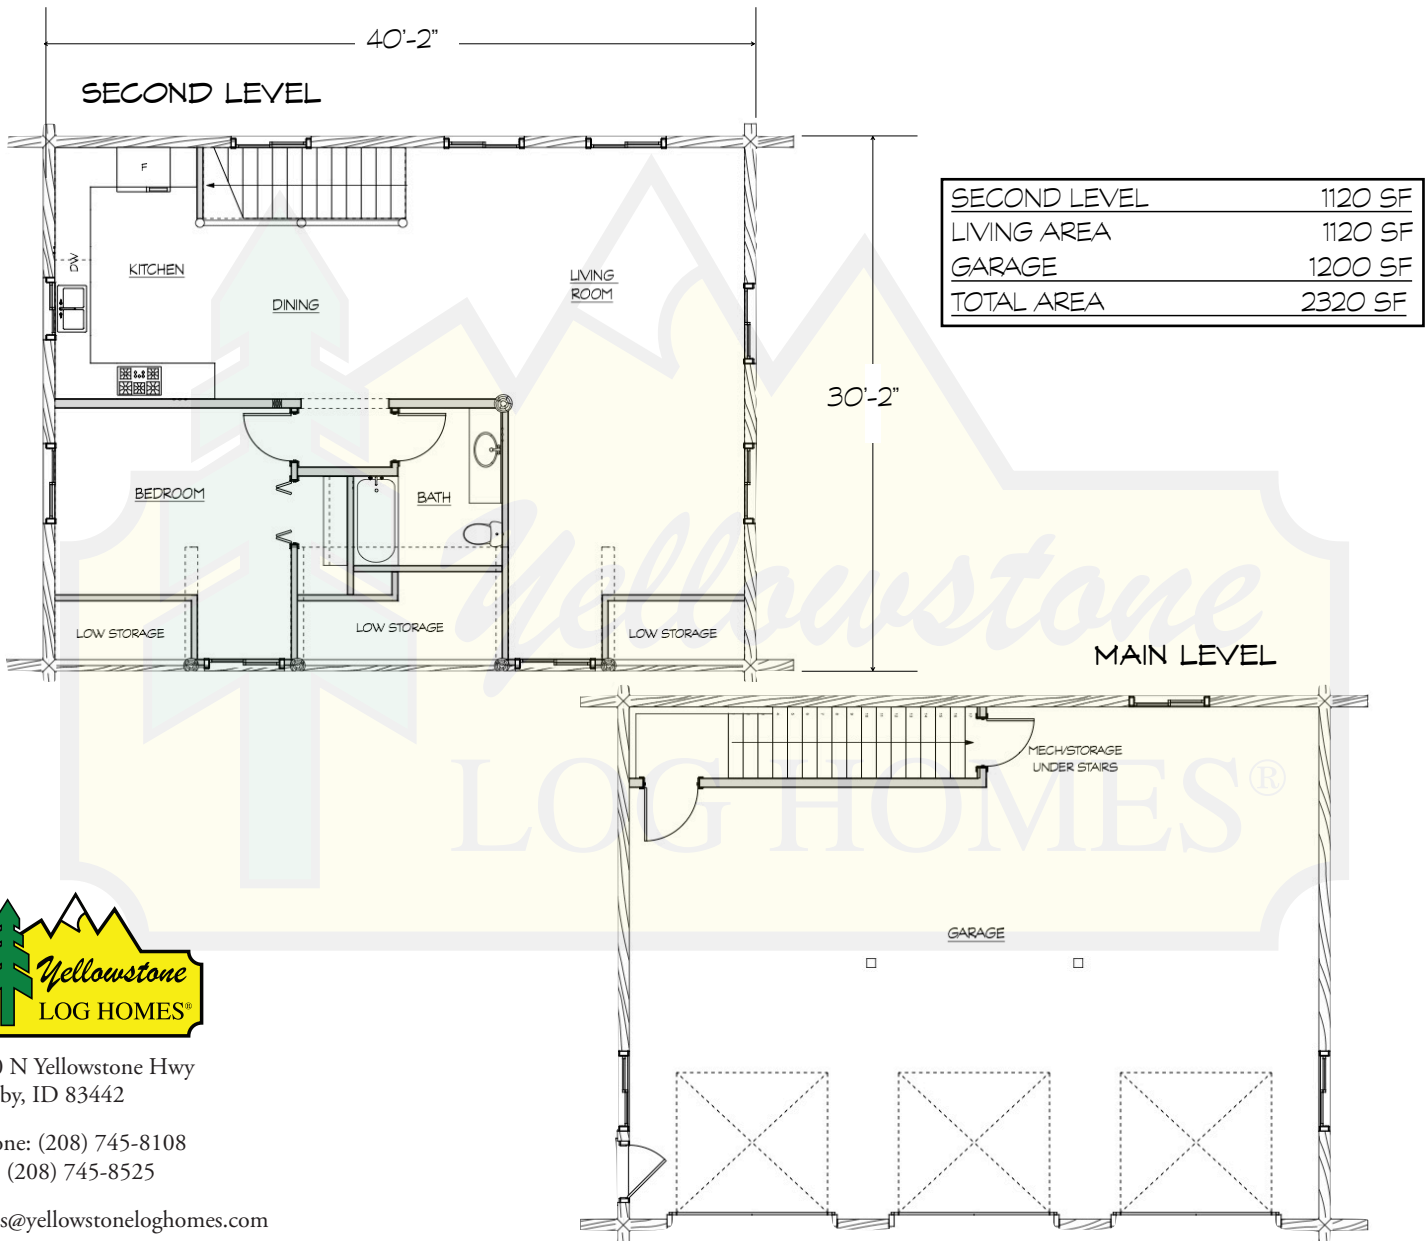

STUDIO GARAGE 2

280 N Yellowstone Hwy
Rigby, ID 83442

phone: (208) 745-8108
fax: (208) 745-8525

sales@yellowstoneloghomes.com
www.yellowstoneloghomes.com