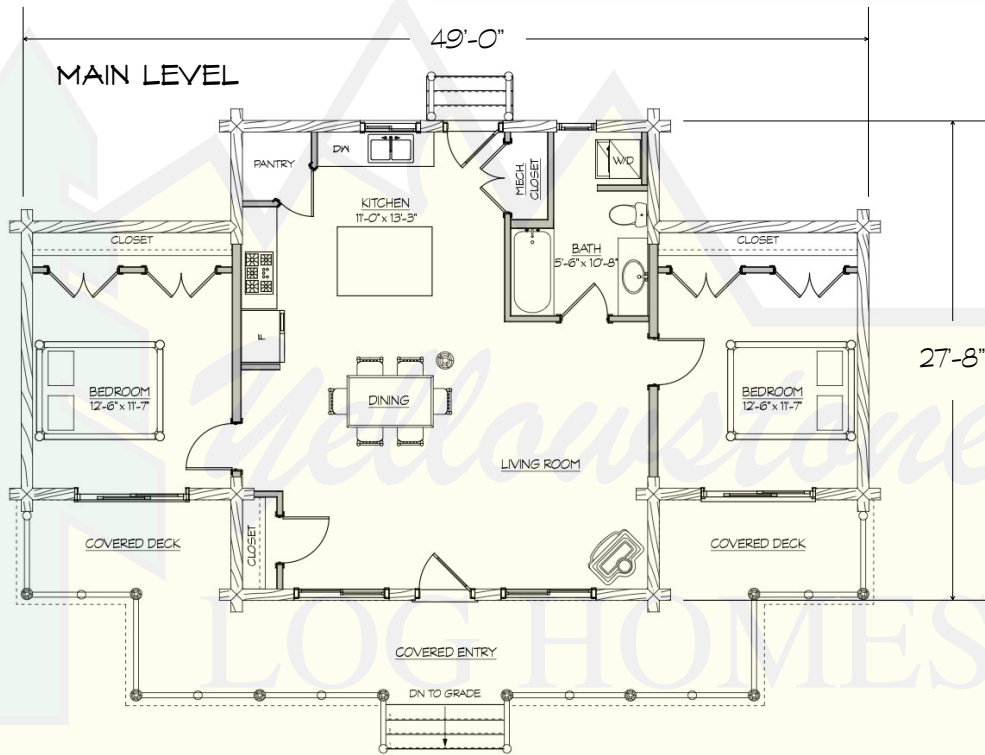

# WILLOW

280 N Yellowstone Hwy  
Rigby, ID 83442

phone: (208) 745-8108  
fax: (208) 745-8525

sales@yellowstonelohomes.com  
www.yellowstonelohomes.com

MAIN LEVEL	1072 SF
TOTAL AREA	1072 SF