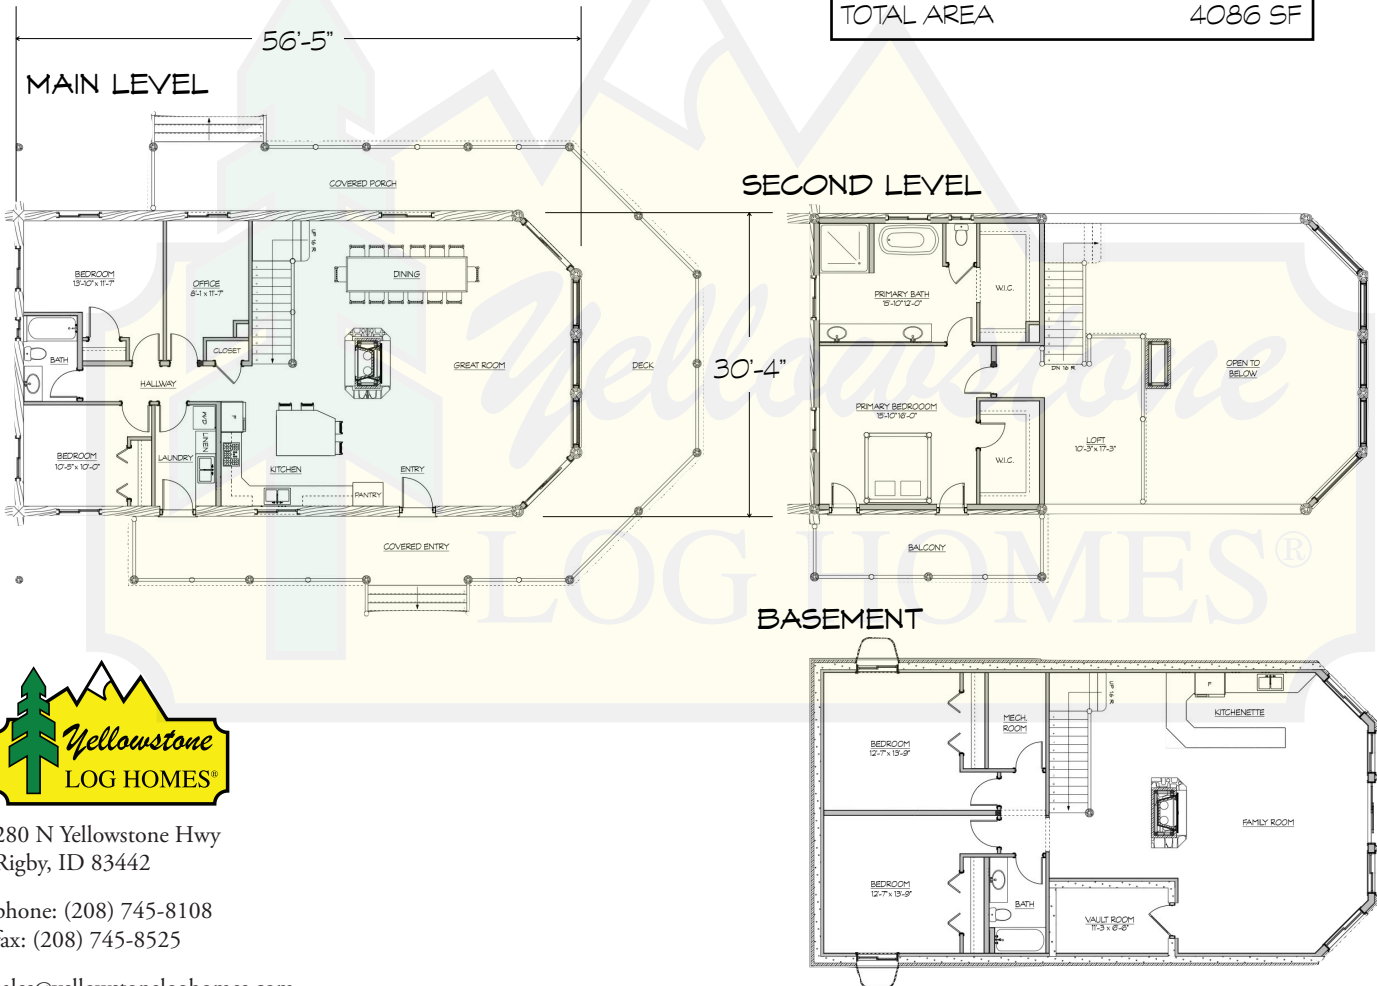

YUKON

MAIN LEVEL	1640 SF
SECOND LEVEL	806 SF
BASEMENT LEVEL	1640 SF
TOTAL AREA	4086 SF

280 N Yellowstone Hwy
Rigby, ID 83442

phone: (208) 745-8108
fax: (208) 745-8525

sales@yellowstonelohomes.com
www.yellowstonelohomes.com