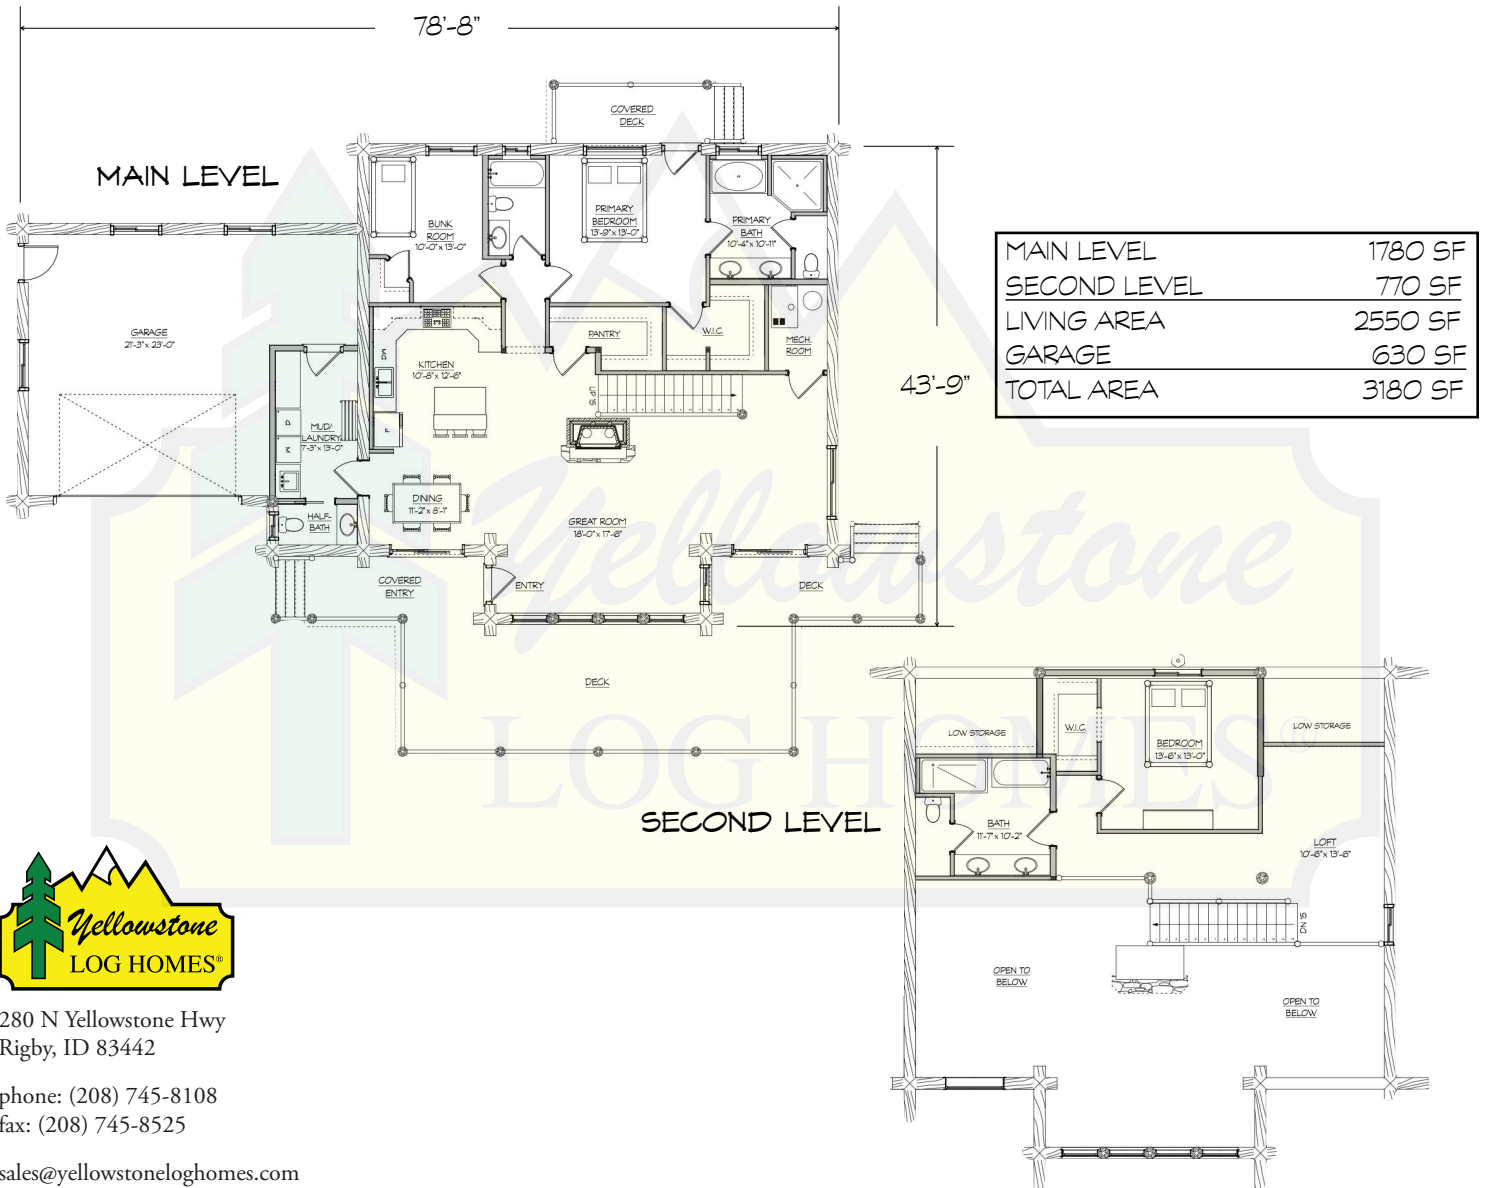

# EVERGREEN

280 N Yellowstone Hwy  
Rigby, ID 83442

phone: (208) 745-8108  
fax: (208) 745-8525

sales@yellowstonelohomes.com  
www.yellowstonelohomes.com