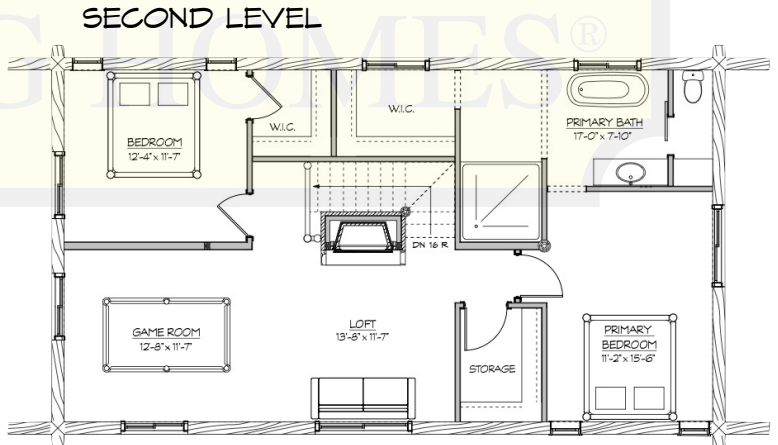

REFUGE

MAIN LEVEL	1125 SF
SECOND LEVEL	1033 SF
TOTAL AREA	2158 SF

280 N Yellowstone Hwy
Rigby, ID 83442

phone: (208) 745-8108
fax: (208) 745-8525

sales@yellowstonelohomes.com
www.yellowstonelohomes.com