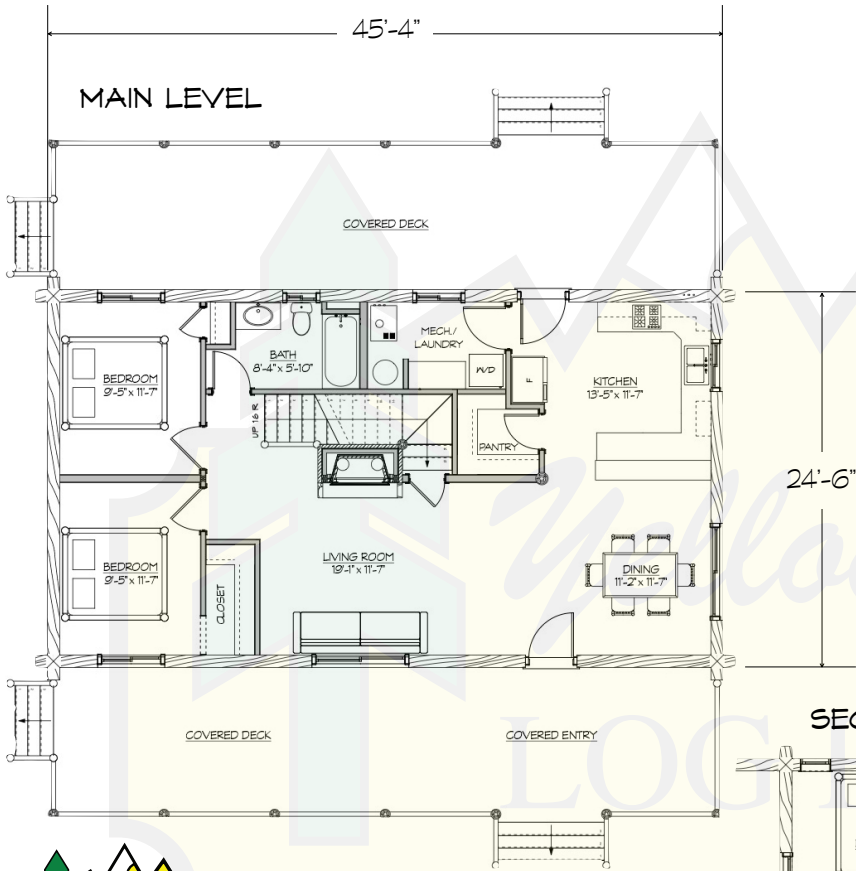

REFUGE

MAIN LEVEL	1125 SF
SECOND LEVEL	1033 SF
TOTAL AREA	2158 SF

280 N Yellowstone Hwy
Rigby, ID 83442

phone: (208) 745-8108
fax: (208) 745-8525

sales@yellowstonelohomes.com
www.yellowstonelohomes.com