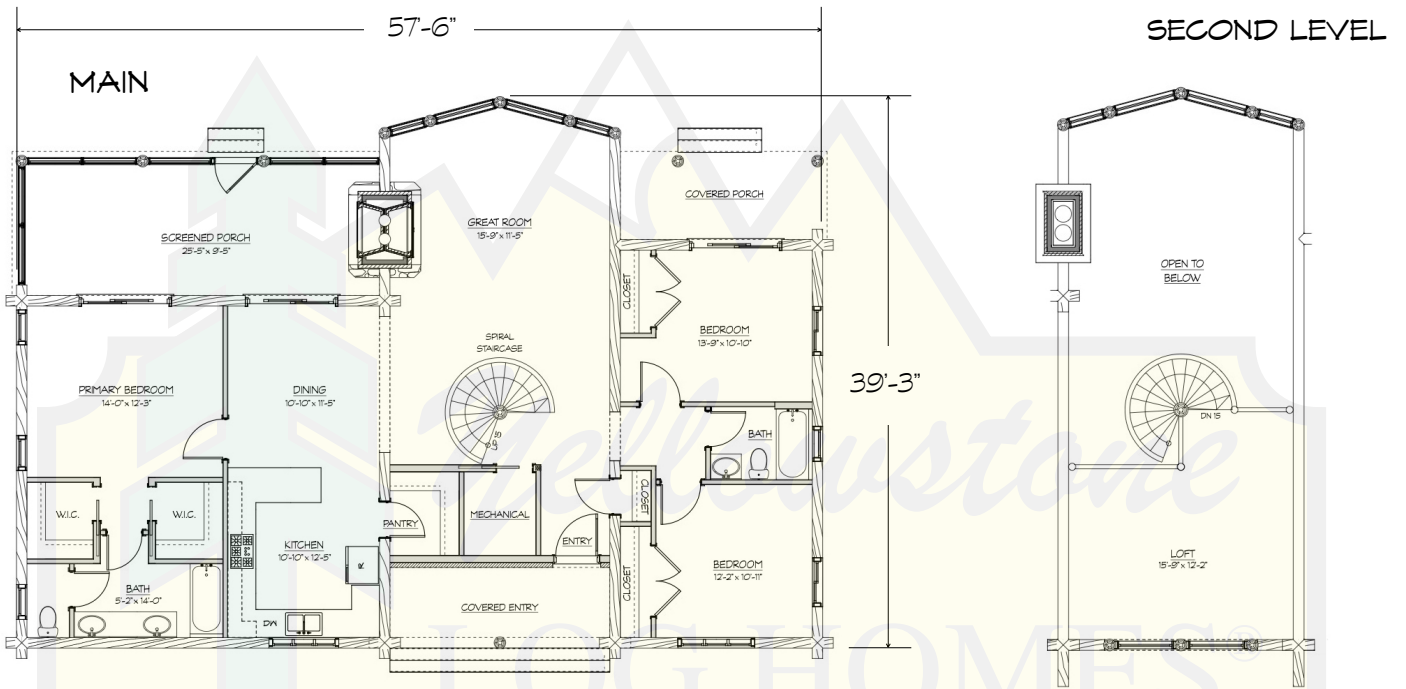

SHASTA

MAIN LEVEL	1622 SF
SECOND LEVEL	226 SF
TOTAL AREA	1848 SF

280 N Yellowstone Hwy
Rigby, ID 83442

phone: (208) 745-8108
fax: (208) 745-8525

sales@yellowstonelohomes.com
www.yellowstonelohomes.com